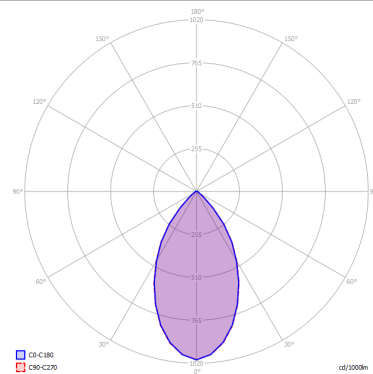

BUGIA

Triple

FEATURES

- Frame:** Metal
- Diffusor:** Plexiglass
- Dimmable:** Yes
- Dimmer:** Not Included
- Bulb:** Included

BULB

LED DOB 2700K 3 x 15W | 3276 lm

or

LED DOB 3000K 3 x 15W | 3465 lm

SPECIFICATION SHEET

CERTIFICATION

PHOTOMETRIC CURVE

FRAME	DIFFUSOR	LED COLOUR	CODE
○ Matte White 9010	○ Chrome	2700K	161043
○ Matte White 9010	○ Glossy Copper	2700K	161044
○ Matte White 9010	○ Gold	2700K	161042
○ Matte White 9010	○ White	2700K	161041
○ Matte White 9010	○ Chrome	3000K	161047
○ Matte White 9010	○ Glossy Copper	3000K	161048
○ Matte White 9010	○ Gold	3000K	161046