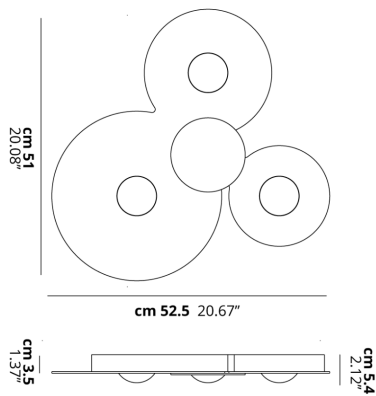

BUGIA

Triple

FEATURES

- Frame:** Metal
- Diffusor:** Plexiglass
- Dimmable:** Yes
- Dimmer:** Not Included
- Bulb:** Included

BULB

LED DOB 2700K 3 x 15W | 3276 lm

or

LED DOB 3000K 3 x 15W | 3465 lm

SPECIFICATION SHEET

CERTIFICATION

PHOTOMETRIC CURVE

FRAME	DIFFUSOR	LED COLOUR	CODE
○ Matte White 9010	○ Chrome	2700K	161043
○ Matte White 9010	○ Glossy Copper	2700K	161044
○ Matte White 9010	○ Gold	2700K	161042
○ Matte White 9010	○ White	2700K	161041
○ Matte White 9010	○ Chrome	3000K	161047
○ Matte White 9010	○ Glossy Copper	3000K	161048
○ Matte White 9010	○ Gold	3000K	161046